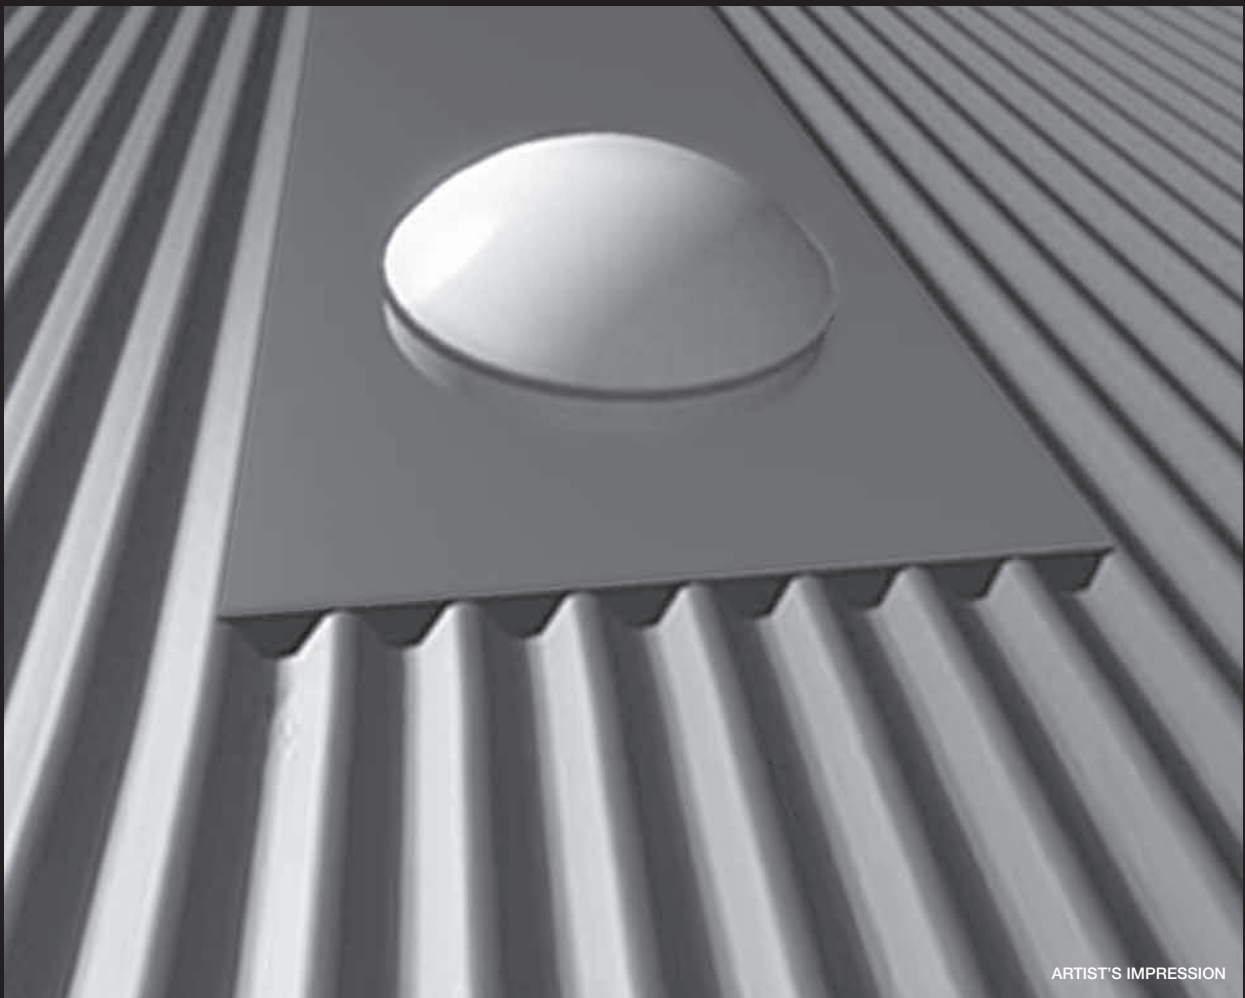

luminoTM

**Bring natural light into your home or office
with the LuminoTM Tubular Skylight.**

www.alsynite.co.nz
0800 257 964

ALSYNITE[®]

Lumino™

Easily installed by a home handy-person; the Lumino™ Tubular Skylight comes with everything you need to bring natural light directly into your home.

The Lumino™ has a 300mm diameter acrylic dome and comes with everything you need for installation. It is suitable for installing onto almost any type of roof, including tile and steel, at a pitch of 45 degrees or less. It is also supported by a 7 year warranty*.

Components:

- › 1x Soft aluminium roof flashing with acrylic dome and reflective stainless steel collar attached.
- › 1x Additional reflective stainless steel collar.
- › 1x Reflective flexible spiral tubing.
- › 1x Clear acrylic prismatic light diffuser.
- › 1x White ceiling frame.
- › 1x 10m roll of duct tape.
- › 4x M45mm x 4.5mm screws.
- › 2x M8mm x 20mm screws.
- › 2x 3mm dia rivets
- › 4x White screw caps.
- › 4x White rectangle lugs.
- › 1x Step by step installation guide.
- › 1x Warranty form.

Specifications:

- ① Durable and UV stable Acrylic Dome.
- ② 600mm x 550mm x 0.7mm soft aluminium roof flashing.
- ③ 0.5mm a reflective stainless steel collars.
- ④ 300mm diameter reflective flexible spiral tubing.
- ⑤ 3mm thick clear acrylic prismatic light diffuser.
- ⑥ White ceiling frame.