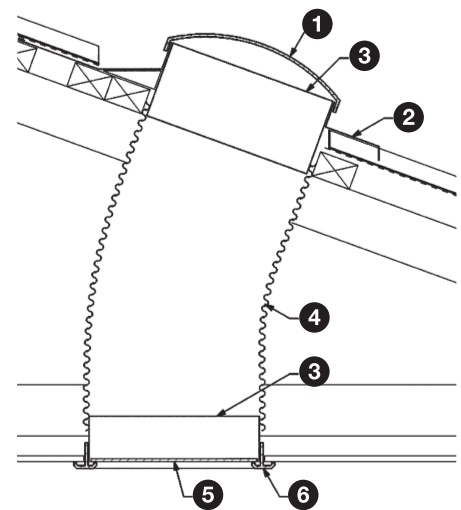

The Lumino™ has a 300mm diameter acrylic dome and comes with everything you need for installation. It is suitable for installing onto almost any type of roof, including tile and steel, at a pitch of 45 degrees or less. It is also supported by a 7 year warranty*.

Components:

- › 1x Soft aluminium roof flashing with acrylic dome and reflective stainless steel collar attached.
- › 1x Additional reflective stainless steel collar.
- › 1x Reflective flexible spiral tubing.
- › 1x Clear acrylic prismatic light diffuser.
- › 1x White ceiling frame.
- › 1x 10m roll of duct tape.
- › 4x M45mm x 4.5mm screws.
- › 2x M8mm x 20mm screws.
- › 2x 3mm dia rivets
- › 4x White screw caps.
- › 4x White rectangle lugs.
- › 1x Step by step installation guide.
- › 1x Warranty form.

Specifications:

- ① Durable and UV stable Acrylic Dome.
- ② 600mm x 550mm x 0.7mm soft aluminium roof flashing.
- ③ 0.5mm a reflective stainless steel collars.
- ④ 300mm diameter reflective flexible spiral tubing.
- ⑤ 3mm thick clear acrylic prismatic light diffuser.
- ⑥ White ceiling frame.